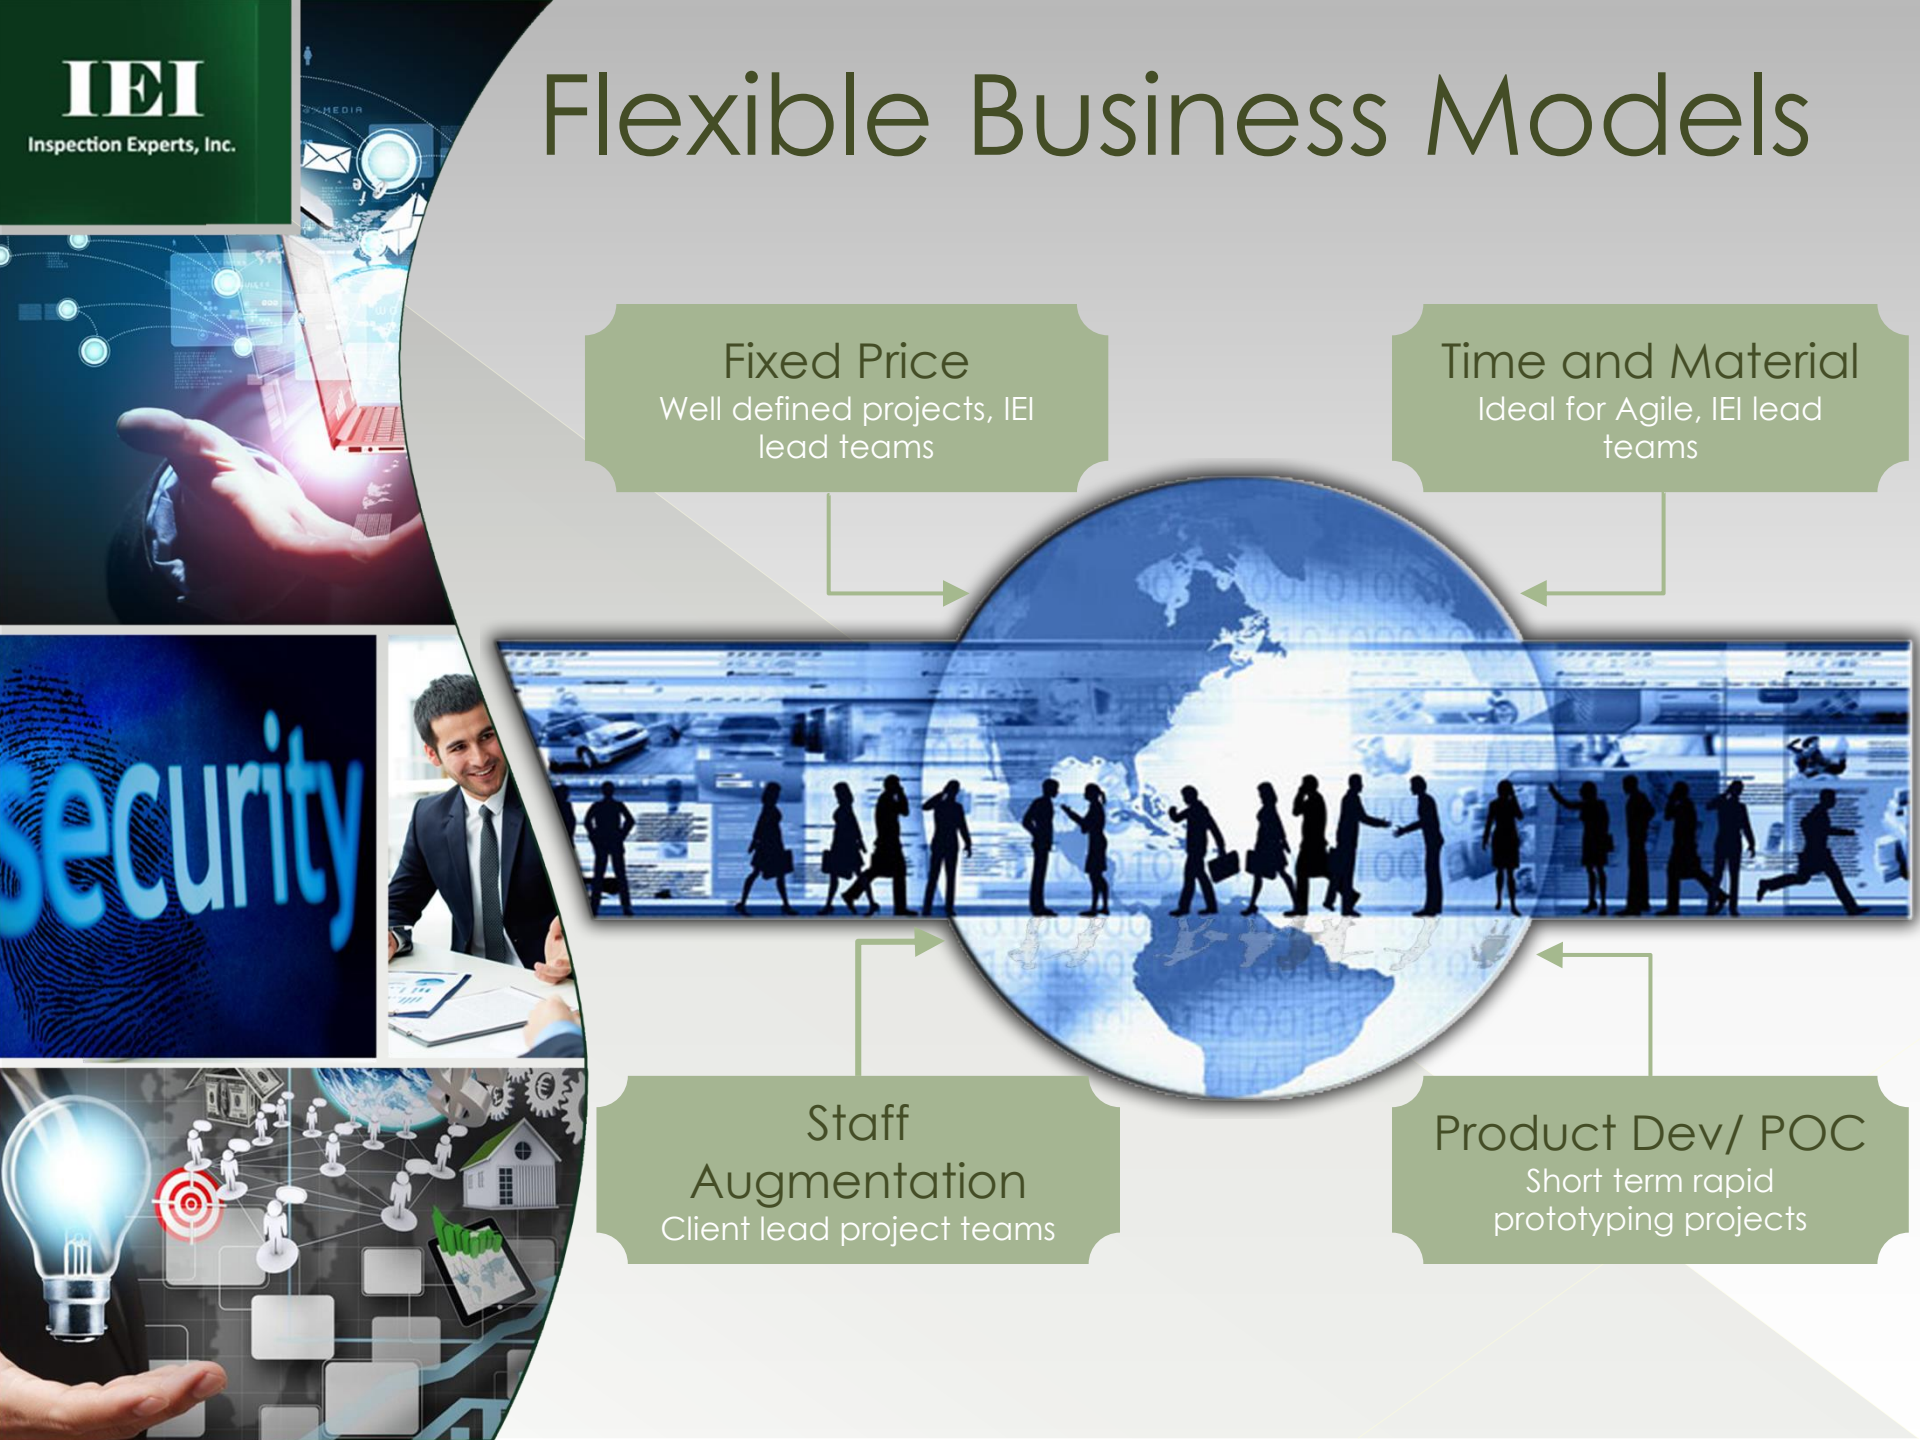

Flexible Business Models

Fixed Price

Well defined projects, IEI lead teams

Time and Material

Ideal for Agile, IEI lead teams

Staff Augmentation

Client lead project teams

Product Dev/ POC

Short term rapid prototyping projects